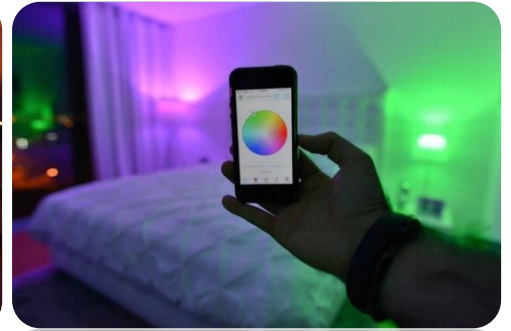

LED Smart Bulb

Type : LED Bulb – Smart Life

Model No : AV-SBL-RGBCW-9W

■ Specification

Part No	B257-9SWC
Power	9W
Input Voltage	AC 220-240V
Holder Type	E27
Light Color	RGB
LEDs	5050RGB+2835 LEDs
Luminous Flux	810 LM
Beam Angle	220°
Ra	≥80
Product Size (mm)	φ 60*118
Control	Tuya/Smart Life App Control, Support Alexa, Google Home & support away from Home Control

■ Features

- Good Option for Interior Decorations
- Energy saving. LED lights are more economical than fluorescent lamps
- Long Life Span
- High Brightness with SMD LED
- Environmental protection
- No mercury or hazardous materials
- No flickering
- Ideal for all Energy Saving applications
- Superior Thermal Management with Aluminum Housing
- No UV or IR radiation
- Easy to Install and use
- Fashion design
- Pretty Appearance as Quality