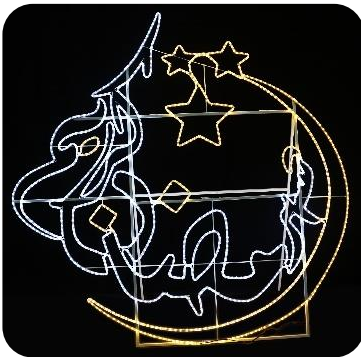

Ramadan Motif (Arabic) Light

Model No	: Ramadan Motif (Arabic)
Part No	: B4164-RM200
Voltage	: AC 220-240V
Size	: L2M*H2M
Material	: 11mm Rope Light
Frame	: Iron with Powder Coating
Color	: White , Warm White
Power Chord	: 1.5m VDE 2*0.75mm2 PVC power cord with Plug